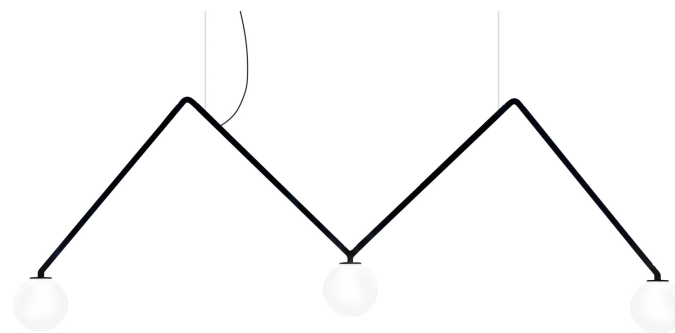

DABLIU

Suspension lamp in aluminum. Composed of a slender structure with three light points and diffusers that can be selected according to different versions. Spot version available for punctual lighting, version with spherical diffuser in opal blown glass and version with a metallic cone in burnished gold and black finish that allows more light diffusion. LED on board, dimmable.

SPOT 40° | 2700K

LAMPING

Source	LED Spot
Total power	3x5W
Tension	110/240V
Typ cri	90
Energy class	A+
Notes	cablenght 2m

Codes

DAB LNN 51

Structure/Diffuser

black/black

SPOT 40° | 3000K