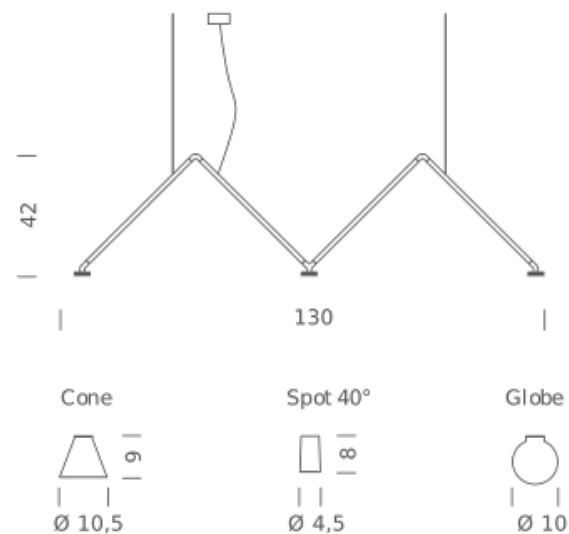

SPOT 40° | 2700K

LAMPING

Source	LED Spot
Total power	3x5W
Tension	110/240V
Typ cri	90
Energy class	A+
Notes	cablenght 2m

Codes

DAB LNN 51

Structure/Diffuser

black/black

SPOT 40° | 3000K

LAMPING

Source	LED Spot
Total power	3x5W
Tension	110/240V
Typ cri	90
Energy class	A+
Notes	cablenght 2m

Codes

DAB LNN 52

Structure/Diffuser

black/black

GLOBE | 2700K

LAMPING

Source	LED Spot
Total power	3x5W
Tension	110/240V
Typ cri	90
Energy class	A+
Notes	cablenght 2m

Codes

DAB LNN 53

Structure/Diffuser

black/opal

GLOBE | 3000K

LAMPING

Source	LED Spot
Total power	3x5W
Tension	110/240V
Typ cri	90
Energy class	A+
Notes	cablenght 2m