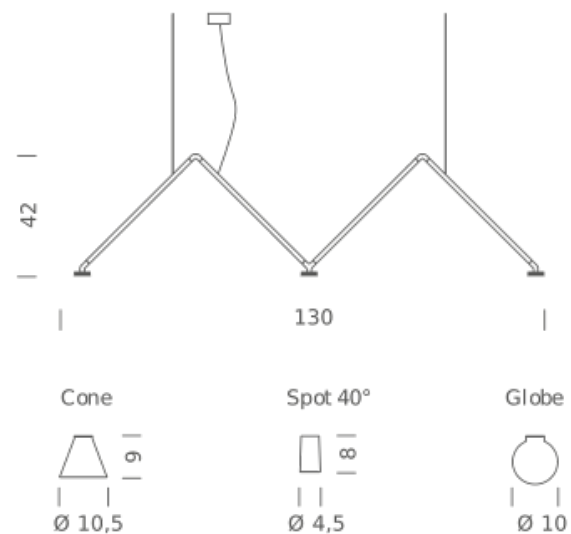

SPOT 40° | 2700K

LAMPING

Source	LED Spot
Total power	3x5W
Tension	110/240V
Typ cri	90
Energy class	A+
Notes	cablenght 2m

Codes

DAB LNN 51

Structure/Diffuser

black/black

SPOT 40° | 3000K

LAMPING

Source	LED Spot
Total power	3x5W
Tension	110/240V
Typ cri	90
Energy class	A+
Notes	cablenght 2m

Codes

DAB LNN 52

Structure/Diffuser

black/black

GLOBE | 2700K

LAMPING

Source	LED Spot
Total power	3x5W
Tension	110/240V
Typ cri	90
Energy class	A+
Notes	cablenght 2m

Codes

DAB LNN 53

Structure/Diffuser

black/opal

GLOBE | 3000K

LAMPING

Source	LED Spot
Total power	3x5W
Tension	110/240V
Typ cri	90
Energy class	A+
Notes	cablenght 2m