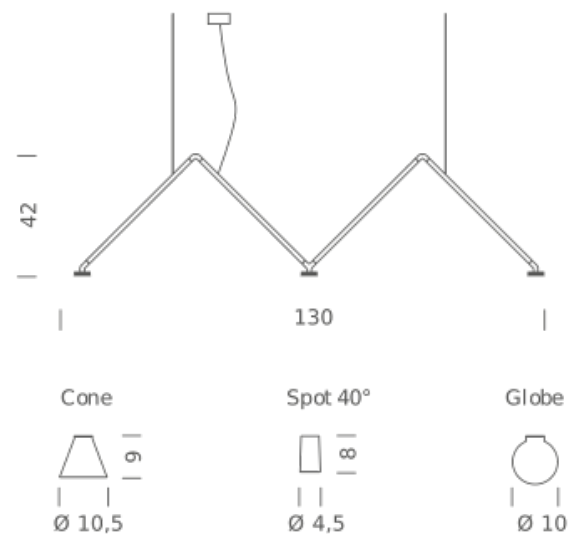

CONE | 2700K

LAMPING

Source	LED Spot
Total power	3x5W
Tension	110/240V
Typ cri	90
Energy class	A+
Notes	cablenght 2m

Codes

DAB LNN 55

Structure/Diffuser

black/gold burnished