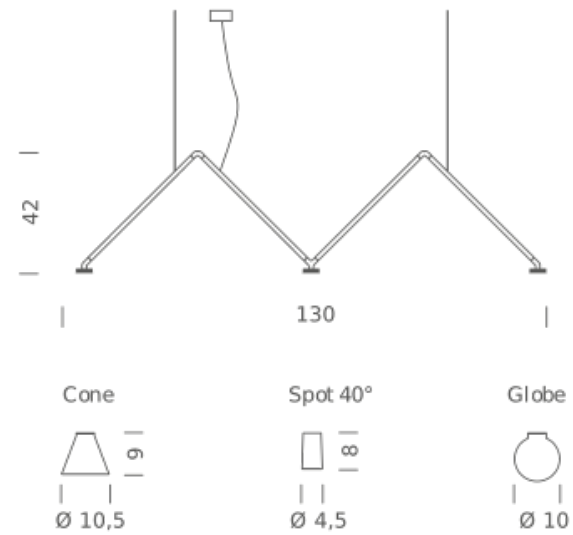

GLOBE | 3000K

LAMPING

Source	LED Spot
Total power	3x5W
Tension	110/240V
Typ cri	90
Energy class	A+
Notes	cablenght 2m

Codes

DAB LNN 54

Structure/Diffuser

black/opal