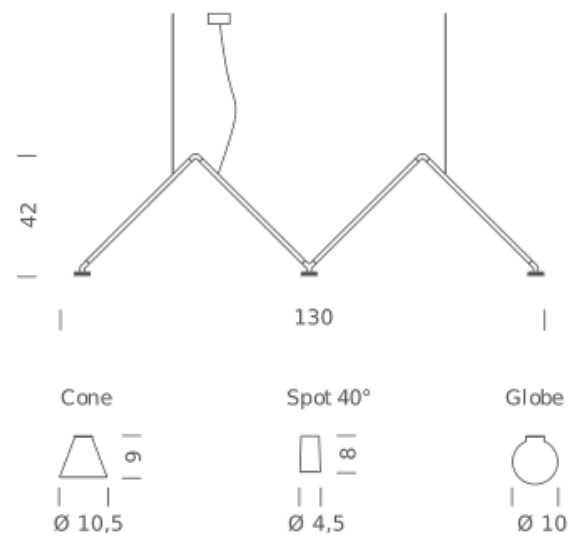

SPOT 40° | 2700K

LAMPING

Source	LED Spot
Total power	3x5W
Tension	110/240V
Typ cri	90
Energy class	A+
Notes	cablenght 2m

Codes

DAB LNN 51

Structure/Diffuser

black/black

SPOT 40° | 3000K

LAMPING

Source	LED Spot
Total power	3x5W
Tension	110/240V
Typ cri	90
Energy class	A+
Notes	cablenght 2m

Codes

DAB LNN 52

Structure/Diffuser

black/black

GLOBE | 2700K

LAMPING

Source	LED Spot
Total power	3x5W
Tension	110/240V
Typ cri	90
Energy class	A+
Notes	cablenght 2m

Codes

DAB LNN 53

Structure/Diffuser

black/opal

GLOBE | 3000K

LAMPING

Source	LED Spot
Total power	3x5W
Tension	110/240V
Typ cri	90
Energy class	A+
Notes	cablenght 2m