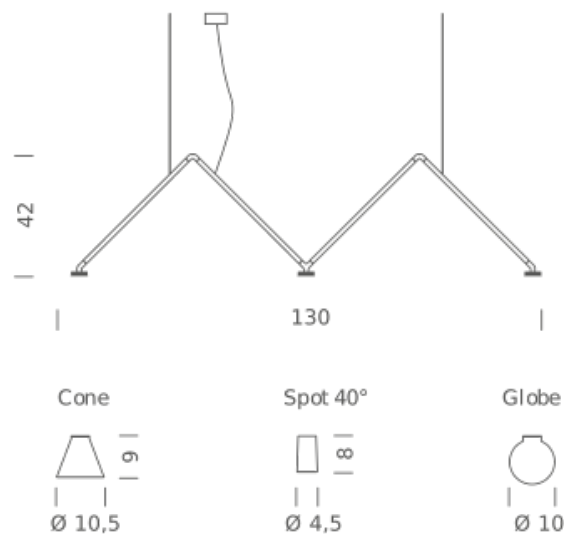

CONE | 2700K

LAMPING

Source	LED Spot
Total power	3x5W
Tension	110/240V
Typ cri	90
Energy class	A+
Notes	cablenght 2m

Codes

DAB LNN 55

Structure/Diffuser

black/gold burnished