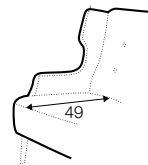

## COVERS

pop

footstool 52x36

tune

solo

funk

swing

## extra dimensions

depth of seat  
pop

depth of seat  
tune

depth of seat  
solo

depth of seat  
funk

depth of seat  
swing