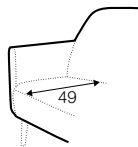

COMFORTS

COVERS

pop

footstool 52x36

tune

solo

funk

swing

extra dimensions

depth of seat
pop

depth of seat
tune

depth of seat
solo

depth of seat
funk

depth of seat
swing

legs

no. 180
wood