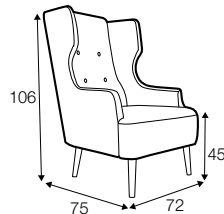

COMFORTS

COVERS

pop

footstool 52x36

tune

solo

funk

swing

extra dimensions

depth of seat
pop

depth of seat
tune

depth of seat
solo

depth of seat
funk

depth of seat
swing

legs

no. 180
wood