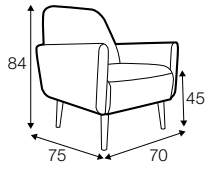

COMFORTS

COVERS

pop

footstool 52x36

tune

solo

funk

swing

extra dimensions

depth of seat
pop

depth of seat
tune

depth of seat
solo

depth of seat
funk

depth of seat
swing

legs

no. 180
wood