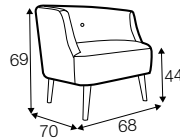

COMFORTS

COVERS

pop

footstool 52x36

tune

solo

funk

swing

extra dimensions

depth of seat
pop

depth of seat
tune

depth of seat
solo

depth of seat
funk

depth of seat
swing

legs

no. 180
wood