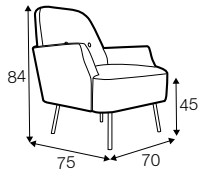

COMFORTS

COVERS

pop

footstool 52x36

tune

solo

funk

swing

extra dimensions

depth of seat
pop

depth of seat
tune

depth of seat
solo

depth of seat
funk

depth of seat
swing

legs

no. 180
wood