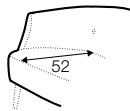

COMFORTS

COVERS

pop

footstool 52x36

tune

solo

funk

swing

extra dimensions

depth of seat
pop

depth of seat
tune

depth of seat
solo

depth of seat
funk

depth of seat
swing

legs

no. 180
wood