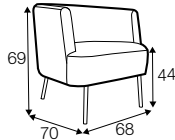

COMFORTS

COVERS

pop

footstool 52x36

tune

solo

funk

swing

extra dimensions

depth of seat
pop

depth of seat
tune

depth of seat
solo

depth of seat
funk

depth of seat
swing

legs

no. 180
wood