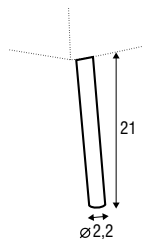

no. 184
metal painted
black or grey