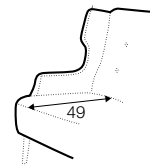

## COVERS

pop

footstool 52x36

tune

solo

funk

swing

## extra dimensions

depth of seat  
pop

depth of seat  
tune

depth of seat  
solo

depth of seat  
funk

depth of seat  
swing