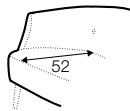

## COVERS

pop

footstool 52x36

tune

solo

funk

swing

## extra dimensions

depth of seat  
pop

depth of seat  
tune

depth of seat  
solo

depth of seat  
funk

depth of seat  
swing