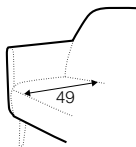

## COVERS

pop

footstool 52x36

tune

solo

funk

swing

## extra dimensions

depth of seat  
pop

depth of seat  
tune

depth of seat  
solo

depth of seat  
funk

depth of seat  
swing