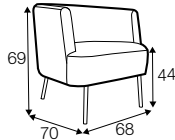

## COVERS

pop

footstool 52x36

tune

solo

funk

swing

## extra dimensions

depth of seat  
pop

depth of seat  
tune

depth of seat  
solo

depth of seat  
funk

depth of seat  
swing