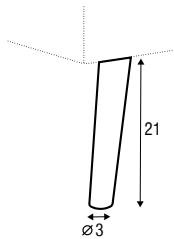

legs

no. 180
wood