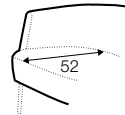

## COVERS

pop

footstool 52x36

tune

solo

funk

swing

## extra dimensions

depth of seat  
pop

depth of seat  
tune

depth of seat  
solo

depth of seat  
funk

depth of seat  
swing