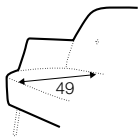

## COVERS

pop

footstool 52x36

tune

solo

funk

swing

## extra dimensions

depth of seat  
pop

depth of seat  
tune

depth of seat  
solo

depth of seat  
funk

depth of seat  
swing