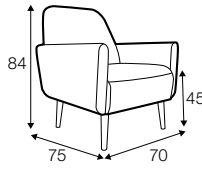

## COVERS

pop

footstool 52x36

tune

solo

funk

swing

## extra dimensions

depth of seat  
pop

depth of seat  
tune

depth of seat  
solo

depth of seat  
funk

depth of seat  
swing