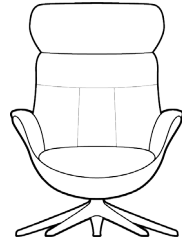

Additional price for battery solution  
MARINA 3110

Additional price for battery solution  
COMFY 3320

Additional price for battery solution  
BREEZE 3420

Height: 2,5 cm.

CHAIRS WITH RECYCLED COMPOSIT SHELLS AND GAS SPRING BACKS

SOFT CHAIR 2530

Upholstered shell M3: 0,68 Composite shell

ELEGANT CHAIR 2500

Upholstered shell M3: 0,68 Composite shell

SOFT Foot rest 2530  
ELEGANT Foot rest 2500

Upholstered shell M3: 0,11 Composite shell