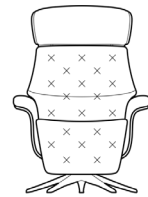

Upholstered shell M3: 0,11 Veneered shell

Upholstered arms M3: 1,2 Veneered arms

Upholstered arms M3: 0,68 Veneered arms

Upholstered arms M3: 0,68 Veneered arms

Upholstered shell M3: 0,11 Veneered shell

Upholstered arms M3: 1,2 Veneered arms

Price group

- 1
- 2
- 3
- 4
- Alpaca
- Eton
- Bastia
- Savoy
- Safari
- Nature
- Century

- 1
- 2
- 3
- 4
- Alpaca
- Eton
- Bastia
- Savoy
- Safari
- Nature
- Century

CHAIRS WITH GAS SPRING OR ELECTRIC BACKS AND BUILD-IN FOOT RESTS

VOLDEN LOW  
VOLDEN MEDIUM

2912  
2902

MANUAL

VOLDEN HIGH

2922

MANUAL

VOLDEN LOW  
VOLDEN MEDIUM

2913  
2903