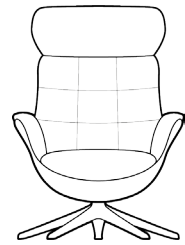

Additional price for battery solution  
MARINA 3110

Additional price for battery solution  
COMFY 3320

Additional price for battery solution  
BREEZE 3420

Height: 2,5 cm.

CHAIRS WITH RECYCLED COMPOSIT SHELLS AND GAS SPRING BACKS

SOFT CHAIR 2530

Upholstered shell M3: 0,68 Composite shell

ELEGANT CHAIR 2500

Upholstered shell M3: 0,68 Composite shell

SOFT Foot rest 2530  
ELEGANT Foot rest 2500

Upholstered shell M3: 0,11 Composite shell

Price group
1
2
3
4
Alpaca
Eton
Bastia
Savoy
Safari
Nature
Century

CHESTER CHAIR 2510

Upholstered shell M3: 0,68 Composite shell

CHESTER Foot rest 2510

Upholstered shell M3: 0,11 Composite shell

QUILT CHAIR 2520