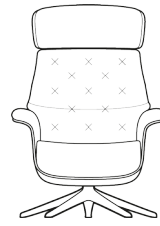

### CREATOR

Try our FLEXLUX creator and design your own chair at flexlux.com

CHAIRS WITH GAS SPRING BACKS AND SEPERATE FOOT RESTS OR CHAISELONG

VOLDEN chair LOW  
VOLDEN chair MEDIUM

2910  
2900

VOLDEN chair HIGH

2920

VOLDEN Foot rest

2900

VOLDEN Chaiselong

2930

CLEMENT chair LOW  
CLEMENT chair MEDIUM

2810  
2800

CLEMENT chair HIGH