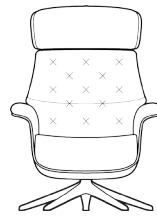

### CREATOR

Try our FLEXLUX creator and design your own chair at flexlux.com

CHAIRS WITH GAS SPRING BACKS AND SEPERATE FOOT RESTS OR CHAISELONG

VOLDEN chair LOW  
VOLDEN chair MEDIUM

2910  
2900

VOLDEN chair HIGH

2920

VOLDEN Foot rest

2900

VOLDEN Chaiselong

2930

CLEMENT chair LOW  
CLEMENT chair MEDIUM

2810  
2800

CLEMENT chair HIGH