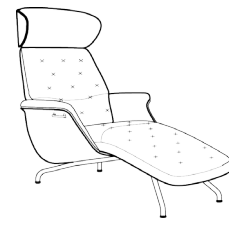

### CREATOR

Try our FLEXLUX creator and design your own chair at flexlux.com

CHAIRS WITH GAS SPRING BACKS AND SEPERATE FOOT RESTS OR CHAISELONG

VOLDEN chair LOW  
VOLDEN chair MEDIUM

2910  
2900

VOLDEN chair HIGH

2920

VOLDEN Foot rest

2900

VOLDEN Chaiselong

2930

CLEMENT chair LOW  
CLEMENT chair MEDIUM

2810  
2800

CLEMENT chair HIGH

2820

CLEMENT Foot rest

2800

CLEMENT Chaiselong

2830

Price group

Upholstered arms M3: 0,68 Veneered arms

Upholstered arms M3: 0,68 Veneered arms