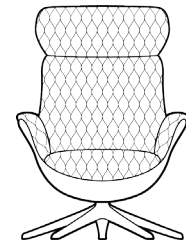

SOFT CHAIR 2530

Upholstered shell M3: 0,68 Composite shell

ELEGANT CHAIR 2500

Upholstered shell M3: 0,68 Composite shell

SOFT Foot rest 2530  
ELEGANT Foot rest 2500

Upholstered shell M3: 0,11 Composite shell

Price group
1
2
3
4
Alpaca
Eton
Bastia
Savoy
Safari
Nature
Century

CHESTER CHAIR 2510

Upholstered shell M3: 0,68 Composite shell

CHESTER Foot rest 2510

Upholstered shell M3: 0,11 Composite shell

QUILT CHAIR 2520

Upholstered shell M3: 0,68 Composite shell

QUILT Foot rest 2520

Upholstered shell M3: 0,11 Composite shell

MORE CHAIR 2100

Upholstered shell M3: 0,72 Composite shell

MORE Foot rest 2100

Upholstered shell M3: 0,11 Composite shell