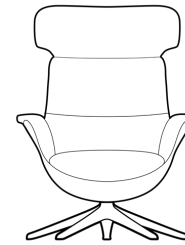

SOFT CHAIR 2530

Upholstered shell M3: 0,68 Composite shell

ELEGANT CHAIR 2500

Upholstered shell M3: 0,68 Composite shell

SOFT Foot rest 2530  
ELEGANT Foot rest 2500

Upholstered shell M3: 0,11 Composite shell

Price group
1
2
3
4
Alpaca
Eton
Bastia
Savoy
Safari
Nature
Century

CHESTER CHAIR 2510

Upholstered shell M3: 0,68 Composite shell

CHESTER Foot rest 2510

Upholstered shell M3: 0,11 Composite shell

QUILT CHAIR 2520

Upholstered shell M3: 0,68 Composite shell

QUILT Foot rest 2520

Upholstered shell M3: 0,11 Composite shell

MORE CHAIR 2100

Upholstered shell M3: 0,72 Composite shell

MORE Foot rest 2100

Upholstered shell M3: 0,11 Composite shell