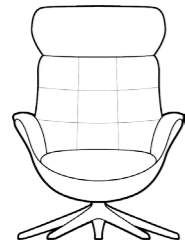

CREATOR

Try our FLEXLUX creator and design your own chair at flexlux.com

CHAIRS WITH RECYCLED COMPOSIT SHELLS AND GAS SPRING BACKS

SOFT CHAIR 2530

Price group	Upholstered shell	M3: 0,68	Composite shell
1			
2			
3			
4			
Alpaca			
Eton			
Bastia			
Savoy			
Safari			
Nature			
Century			

ELEGANT CHAIR 2500

Price group	Upholstered shell	M3: 0,68	Composite shell
1			
2			
3			
4			
Alpaca			
Eton			
Bastia			
Savoy			
Safari			
Nature			
Century			

SOFT Foot rest 2530
ELEGANT Foot rest 2500

Price group	Upholstered shell	M3: 0,11	Composite shell
1			
2			
3			
4			
Alpaca			
Eton			
Bastia			
Savoy			
Safari			
Nature			
Century			

CHESTER CHAIR 2510

Price group	Upholstered shell	M3: 0,68	Composite shell
1			
2			
3			
4			
Alpaca			
Eton			
Bastia			
Savoy			
Safari			
Nature			
Century			

CHESTER Foot rest 2510

Price group	Upholstered shell	M3: 0,11	Composite shell
1			
2			
3			
4			
Alpaca			
Eton			
Bastia			
Savoy			
Safari			
Nature			
Century			

QUILT CHAIR 2520

Price group	Upholstered shell	M3: 0,68	Composite shell
1			
2			
3			
4			
Alpaca			
Eton			
Bastia			
Savoy			
Safari			
Nature			
Century			