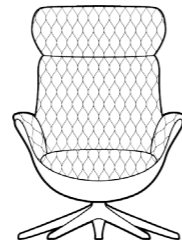

ELEGANT CHAIR 2500

Price group	Upholstered shell	M3: 0,68	Composite shell
1			
2			
3			
4			
Alpaca			
Eton			
Bastia			
Savoy			
Safari			
Nature			
Century			

SOFT Foot rest 2530
ELEGANT Foot rest 2500

Price group	Upholstered shell	M3: 0,11	Composite shell
1			
2			
3			
4			
Alpaca			
Eton			
Bastia			
Savoy			
Safari			
Nature			
Century			

CHESTER CHAIR 2510

Price group	Upholstered shell	M3: 0,68	Composite shell
1			
2			
3			
4			
Alpaca			
Eton			
Bastia			
Savoy			
Safari			
Nature			
Century			

CHESTER Foot rest 2510

Price group	Upholstered shell	M3: 0,11	Composite shell
1			
2			
3			
4			
Alpaca			
Eton			
Bastia			
Savoy			
Safari			
Nature			
Century			

QUILT CHAIR 2520

Price group	Upholstered shell	M3: 0,68	Composite shell
1			
2			
3			
4			
Alpaca			
Eton			
Bastia			
Savoy			
Safari			
Nature			
Century			

QUILT Foot rest 2520

Price group	Upholstered shell	M3: 0,11	Composite shell
1			
2			
3			
4			
Alpaca			
Eton			
Bastia			
Savoy			
Safari			
Nature			
Century			

MORE CHAIR 2100

Price group	Upholstered shell	M3: 0,72	Composite shell
1			
2			
3			
4			
Alpaca			
Eton			
Bastia			
Savoy			
Safari			
Nature			
Century			