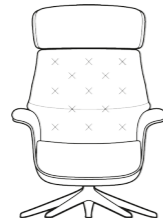

CREATOR

Try our FLEXLUX creator and design your own chair at flexlux.com

CHAIRS WITH GAS SPRING BACKS AND SEPERATE FOOT RESTS OR CHAISELONG

VOLDEN chair LOW 2910
VOLDEN chair MEDIUM 2900

VOLDEN chair HIGH 2920

VOLDEN Foot rest 2900

VOLDEN Chaiselong 2930

CLEMENT chair LOW 2810
CLEMENT chair MEDIUM 2800

CLEMENT chair HIGH 2820

CLEMENT Foot rest 2800

CLEMENT Chaiselong 2830

Price group

Upholstered arms M3: 0,68 Veneered arms

Upholstered arms M3: 0,68 Veneered arms

Upholstered shell M3: 0,11 Veneered shell

Upholstered arms M3: 1,2 Veneered arms

Upholstered arms M3: 0,68 Veneered arms

Upholstered arms M3: 0,68 Veneered arms

Upholstered shell M3: 0,11 Veneered shell