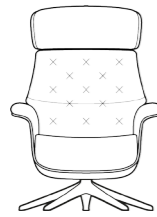

CREATOR

Try our FLEXLUX creator and design your own chair at flexlux.com

CHAIRS WITH GAS SPRING BACKS AND SEPERATE FOOT RESTS OR CHAISELONG

VOLDEN chair LOW 2910
VOLDEN chair MEDIUM 2900

VOLDEN chair HIGH 2920