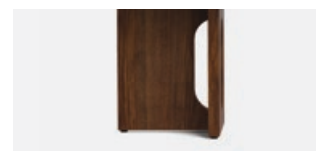

Eave Dining Sofa, Black Steel / Moss 022, by Norm Architects
Hashira Table Lamp, by Norm Architects
Androgyne Lounge Table, by Danielle Siggerud

PRODUCT OPTIONS

TABLETOP

NATURAL OAK

DARK STAINED OAK

WALNUT

KUNIS BRECCIA STONE

BASE

NATURAL OAK

DARK STAINED OAK

WALNUT

KUNIS BRECCIA STONE

Androgyne Lounge Table

BY DANIELLE SIGGERUD

TECHNICAL SPECIFICATIONS

PRODUCT TYPE

Lounge table

ENVIRONMENT

Indoor

DIMENSIONS

H: 37,8 cm / 14,9"

W: 120 cm / 47,2"

D: 45 cm / 17,7"

PRODUCTION PROCESS

CNC cut stone table top, hand-polished for a smooth surface finish or veneered MDF.

COLOUR

Tabletop

Natural oak
Dark stained oak
Walnut
Sand (Kunis Breccia stone)

Base

Natural oak
Dark stained oak
Walnut