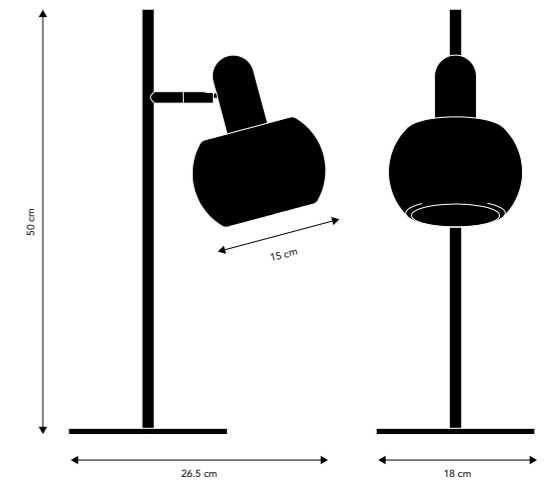

Matt black: art.no. 118460