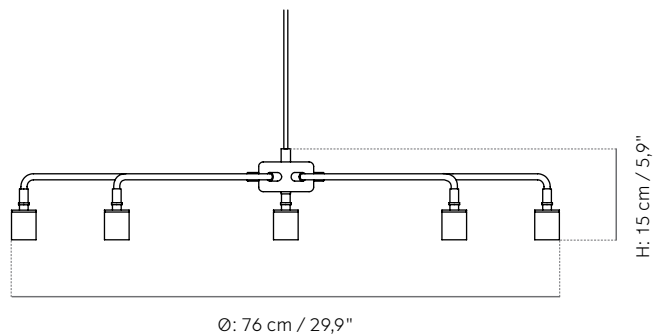

Indoor

Dimensions (cm / in)

Small:

H: 15 cm / 5,9"

Ø: 76 cm / 29,9"

Large:

H: 15 cm / 5,9"

Ø: 96 cm / 37,8"

Chambers

Technical Specifications

Production Process

The lamp is made of solid bended brass or powder coated steel. The center fitting is made of casted brass.

Materials

Powder Coated Steel (Fine Texture, Matt) or Solid Brass (Matt Polished).

Natural material are subject to variations, therefore every single product is unique.

Weight item (kg)

Ø76: 1,45 kg

Ø96: 1,55 kg

Voltage (V)

220 V

Light Source & Energy Efficiency Class

E27 (Not included), MAX 60 W, A++, A+, A, B, C, D

Cord Material and Colour

Textile, Black

Cord Length (cm / in)

500 cm / 196,7"

Classification

CE and IP20

Certifications

EMC: EN 55015:2013; EN 61547:2009; EN 61000-3-2:2014; EN 61000-3-3:2013