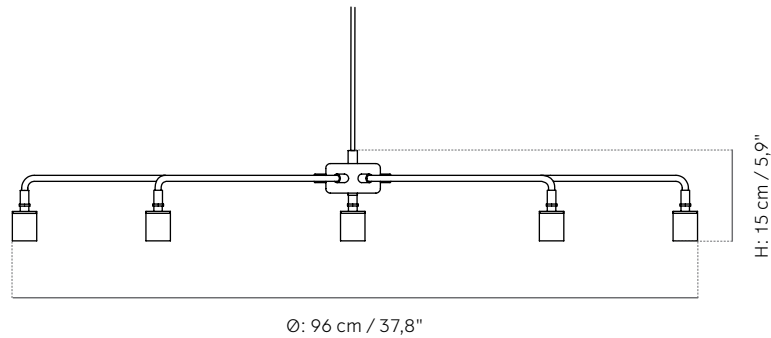

Indoor

Dimensions (cm / in)

Small:

H: 15 cm / 5,9"

Ø: 76 cm / 29,9"

Large:

H: 15 cm / 5,9"

Ø: 96 cm / 37,8"

Chambers

Technical Specifications

Production Process

The lamp is made of solid bended brass or powder coated steel. The center fitting is made of casted brass.

Materials

Powder Coated Steel (Fine Texture, Matt) or Solid Brass (Matt Polished).

Cord Material and Colour

Textile, Black

Cord Length (cm / in)

500 cm / 196,7"

Classification

CE and IP20

Certifications

EMC: EN 55015:2013; EN 61547:2009; EN 61000-3-2:2014; EN 61000-3-3:2013