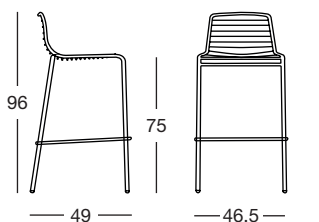

SUMMER

Design Roberto Semprini

2535 VZ

2522 VA

2520 VM

Sedia, poltrona e sgabello con struttura in acciaio zincato e verniciato con polvere poliestere. Impilabili.

Chair, armchair and barstool with galvanised and polyester powder coated steel frame. Stackable.

Summer — poltrona

Art. 2520

Imballo Packing	2 pezzi 2 pieces
Peso unitario Unit weight	Kg 6,300
Misure imballo Packing sizes	58x58x88 cm

Summer — sedia

Art. 2522

Imballo Packing	2 pezzi 2 pieces
Peso unitario Unit weight	Kg 5,600
Misure imballo Packing sizes	61x53x87 cm

Summer — sgabello

Art. 2535

Imballo Packing	2 pezzi 2 pieces
Peso unitario Unit weight	Kg 6,100
Misure imballo Packing sizes	57x51x103 cm

made in Italy

SCAB DESIGN
since 1957

Sede/Headquarters: 25030 Coccaglio (BS) Italy - Via G. Monauni, 12
Divisione Commerciale Italia: Tel. 0307718.755 - italia@scab.it
Export Department: Phone +390307718.715 - export@scabitaly.com
www.scabdesign.it