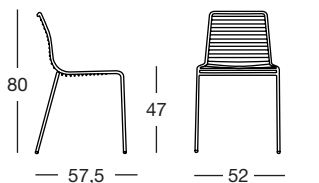

verniciato
mattone
brick red
coated

VV

verniciato
verde tiglio
willow green
coated

VZ

verniciato
azzurro
light blue
coated

Per poltrona e sedia Summer è disponibile il cuscino Art. 1495 10, in tessuto acrilico idrorepellente adatto per esterno. For Summer armchair and chair is available the cushion Art. 1495 10, in water repellent acrylic fabric, for outdoor use.

Summer — poltrona

Art. 2520

Imballo Packing	2 pezzi 2 pieces
Peso unitario Unit weight	Kg 6,300
Misure imballo Packing sizes	58x58x88 cm

Summer — sedia

Art. 2522

Imballo Packing	2 pezzi 2 pieces
Peso unitario Unit weight	Kg 5,600
Misure imballo Packing sizes	61x53x87 cm

Summer — sgabello

Art. 2535

Imballo Packing	2 pezzi 2 pieces
Peso unitario Unit weight	Kg 6,100
Misure imballo Packing sizes	57x51x103 cm

made in Italy

SCAB DESIGN
since 1957

Sede/Headquarters: 25030 Coccaglio (BS) Italy - Via G. Monauni, 12
Divisione Commerciale Italia: Tel. 0307718.755 - italia@scab.it
Export Department: Phone +390307718.715 - export@scabitaly.com
www.scabdesign.it