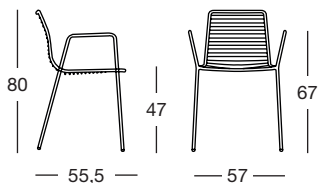

verniciato
mattone
brick red
coated

VV

verniciato
verde tiglio
willow green
coated

VZ

verniciato
azzurro
light blue
coated

Per poltrona e sedia Summer è disponibile il cuscino Art. 1495 10, in tessuto acrilico idrorepellente adatto per esterno. For Summer armchair and chair is available the cushion Art. 1495 10, in water repellent acrylic fabric, for outdoor use.

Summer — poltrona

Art. 2520

Imballo Packing	2 pezzi 2 pieces
Peso unitario Unit weight	Kg 6,300
Misure imballo Packing sizes	58x58x88 cm

Summer — sedia

Art. 2522

Imballo Packing	2 pezzi 2 pieces
Peso unitario Unit weight	Kg 5,600
Misure imballo Packing sizes	61x53x87 cm

Summer — sgabello

Art. 2535

Imballo Packing	2 pezzi 2 pieces
Peso unitario Unit weight	Kg 6,100
Misure imballo Packing sizes	57x51x103 cm

made in Italy

SCAB DESIGN
since 1957

Sede/Headquarters: 25030 Coccaglio (BS) Italy - Via G. Monauni, 12
Divisione Commerciale Italia: Tel. 0307718.755 - italia@scab.it
Export Department: Phone +390307718.715 - export@scabitaly.com
www.scabdesign.it