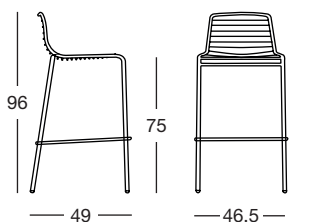

# SUMMER

Design Roberto Semprini

2535 VZ

2522 VA

2520 VM

Sedia, poltrona e sgabello con struttura in acciaio zincato e verniciato con polvere poliestere. Impilabili.

Chair, armchair and barstool with galvanised and polyester powder coated steel frame. Stackable.

Summer — poltrona

Art. 2520

Imballo Packing	2 pezzi 2 pieces
Peso unitario Unit weight	Kg 6,300
Misure imballo Packing sizes	58x58x88 cm

Summer — sedia

Art. 2522

Imballo Packing	2 pezzi 2 pieces
Peso unitario Unit weight	Kg 5,600
Misure imballo Packing sizes	61x53x87 cm

Summer — sgabello

Art. 2535

Imballo Packing	2 pezzi 2 pieces
Peso unitario Unit weight	Kg 6,100
Misure imballo Packing sizes	57x51x103 cm

made in Italy

**SCAB DESIGN**  
since 1957

Sede/Headquarters: 25030 Coccaglio (BS) Italy - Via G. Monauni, 12  
Divisione Commerciale Italia: Tel. 0307718.755 - italia@scab.it  
Export Department: Phone +390307718.715 - export@scabitaly.com  
[www.scabdesign.it](http://www.scabdesign.it)