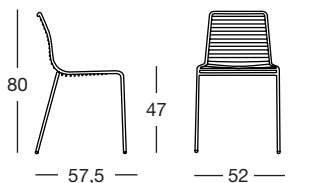

verniciato  
mattone  
brick red  
coated

VV

verniciato  
verde tiglio  
willow green  
coated

VZ

verniciato  
azzurro  
light blue  
coated

Per poltrona e sedia Summer è disponibile il cuscino Art. 1495 10, in tessuto acrilico idrorepellente adatto per esterno. For Summer armchair and chair is available the cushion Art. 1495 10, in water repellent acrylic fabric, for outdoor use.

Summer — poltrona

Art. 2520

Imballo Packing	2 pezzi 2 pieces
Peso unitario Unit weight	Kg 6,300
Misure imballo Packing sizes	58x58x88 cm

Summer — sedia

Art. 2522

Imballo Packing	2 pezzi 2 pieces
Peso unitario Unit weight	Kg 5,600
Misure imballo Packing sizes	61x53x87 cm

Summer — sgabello

Art. 2535

Imballo Packing	2 pezzi 2 pieces
Peso unitario Unit weight	Kg 6,100
Misure imballo Packing sizes	57x51x103 cm

made in Italy

**SCAB DESIGN**  
since 1957

Sede/Headquarters: 25030 Coccaglio (BS) Italy - Via G. Monauni, 12  
Divisione Commerciale Italia: Tel. 0307718.755 - italia@scab.it  
Export Department: Phone +390307718.715 - export@scabitaly.com  
[www.scabdesign.it](http://www.scabdesign.it)