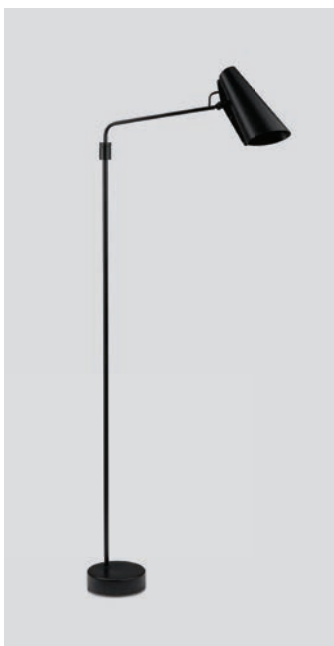

Birdy floor swing

Birdy floor swing black / brass
– Item no. 628

Birdy floor swing black / black
– Item no. 629

Birdy floor swing black / steel
– Item no. 609

Product type: Floor lamp

Design: Birger Dahl, 1952/2021

Shade material: Aluminium

Shade and base colours: Black (shade inner colour is same as outer colour)

Body material: Steel

Body and joints colour: Brass, black or steel

Wire: Black, 200 cm

Switch: On/off switch on the shade

Bulb: E27, Max. 11 W LED only

Voltage: 220V - 240V - 50/60Hz

Net weight: 5.3 kg

Minimum order size: 1

Dimensions and light direction:

Recommended bulb:

 LED – 7 W