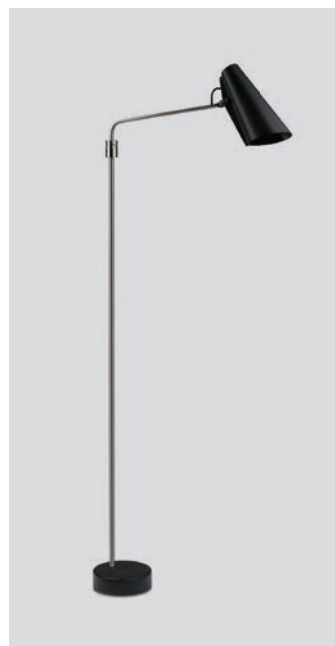

Birdy floor swing

Birdy floor swing black / brass
– Item no. 628

Birdy floor swing black / black
– Item no. 629

Birdy floor swing black / steel
– Item no. 609

Product type: Floor lamp

Design: Birger Dahl, 1952/2021

Shade material: Aluminium

Shade and base colours: Black (shade inner colour is same as outer colour)

Body material: Steel

Body and joints colour: Brass, black or steel

Wire: Black, 200 cm

Switch: On/off switch on the shade

Bulb: E27, Max. 11 W LED only

Voltage: 220V - 240V - 50/60Hz

Net weight: 5.3 kg

Minimum order size: 1

Dimensions and light direction:

Recommended bulb:

 LED – 7 W