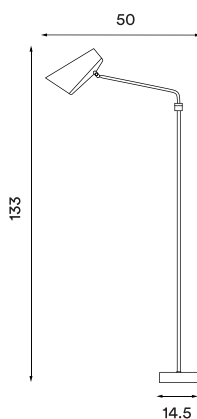

Shade material: Aluminium

Shade and base colours: Black (shade inner colour is same as outer colour)

Body material: Steel

Body and joints colour: Brass, black or steel

Wire: Black, 200 cm

Switch: On/off switch on the shade

Bulb: E27, Max. 11 W LED only

Voltage: 220V - 240V - 50/60Hz

Net weight: 5.3 kg

Minimum order size: 1

Dimensions and light direction:

Recommended bulb:

 LED – 7 W