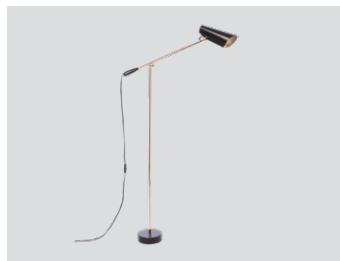

Birdy floor

Birdy floor black / brass
– Item no. 620

Birdy floor white / steel
– Item no. 621

Birdy floor grey / steel
– Item no. 622

Birdy floor black / black
– Item no. 623

Birdy floor black / steel
– Item no. 624

Product type: Floor lamp

Design: Birger Dahl, 1952

Shade material: Aluminium

Shade, base and handle colours: White, grey or black (shade inner colour is same as outer colour)

Body material: Steel

Body and joints colour: Steel, brass or black

Wire: Black (grey and black versions only) or white (white version only), 200 cm (with on/off switch)

Bulb: E27, Max. 11 W LED only

Voltage: 220V - 240V - 50/60Hz

Net weight: 5.0 kg

Minimum order size: 1

Dimensions and light direction:

Recommended bulb:

 LED – 7 W