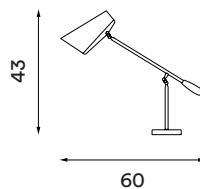

Birdy table

Birdy table black/ brass
– Item no. 600

Birdy table white/ steel
– Item no. 601

Birdy table grey/ steel
– Item no. 602

Birdy table black/ black
– Item no. 604

Birdy table black/ steel
– Item no. 605

Product type: Table lamp
Design: Birger Dahl, 1952
Shade material: Aluminium
Shade, base and handle colours: White, grey or black (shade inner colour is same as outer colour)
Body material: Steel
Body and joints colour: Steel, brass or black
Wire: Black (grey and black versions only) or white (white version only), 200 cm (with switch)
Bulb: E27, Max. 11 W LED only
Voltage: 220V - 240V - 50/60Hz
Net weight: 1.9 kg
Minimum order size: 2

Dimensions and light direction:

Recommended bulb: