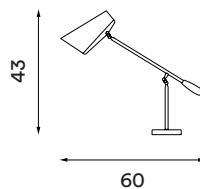

# Birdy table

Birdy table black/ brass  
– Item no. 600

Birdy table white/ steel  
– Item no. 601

Birdy table grey/ steel  
– Item no. 602

Birdy table black/ black  
– Item no. 604

Birdy table black/ steel  
– Item no. 605

**Product type:** Table lamp  
**Design:** Birger Dahl, 1952  
**Shade material:** Aluminium  
**Shade, base and handle colours:** White, grey or black (shade inner colour is same as outer colour)  
**Body material:** Steel  
**Body and joints colour:** Steel, brass or black  
**Wire:** Black (grey and black versions only) or white (white version only), 200 cm (with switch)  
**Bulb:** E27, Max. 11 W LED only  
**Voltage:** 220V - 240V - 50/60Hz  
**Net weight:** 1.9 kg  
**Minimum order size:** 2

## Dimensions and light direction: