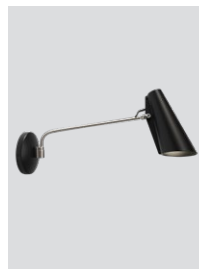

Birdy wall

Birdy wall
black / brass
– Item no. 610

Birdy wall
white / steel
– Item no. 611

Birdy wall
grey / steel
– Item no. 612

Birdy wall
black / black
– Item no. 613

Birdy wall
black / steel
– Item no. 614

Birdy wall short
black / brass
– Item no. 615

Birdy wall short
white / steel
– Item no. 616

Birdy wall short
grey / steel
– Item no. 617

Birdy wall short
black / black
– Item no. 618

Birdy wall short
black / steel
– Item no. 619

Product type: Wall lamp

Design: Birger Dahl, 1952

Shade material: Aluminium

Shade and base colours: White, grey or black
(shade inner colour is same as outer colour)

Body material: Steel

Body and joints colour: Steel, brass or black

Wire: Black (grey or black versions only) or white
(white version only), 200 cm (with switch)

Bulb: E27, Max. 11 W LED only

Voltage: 220V - 240V - 50/60Hz

Net weight: Birdy wall: 0.8 kg, Birdy wall short: 0.7 kg