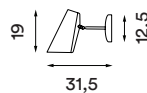

Wire: Black (grey or black versions only) or white
(white version only), 200 cm (with switch)

Bulb: E27, Max. 11 W LED only

Voltage: 220V - 240V - 50/60Hz

Net weight: Birdy wall: 0.8 kg, Birdy wall short: 0.7 kg

Minimum order size: 2

Dimensions and light direction:

Recommended bulb: