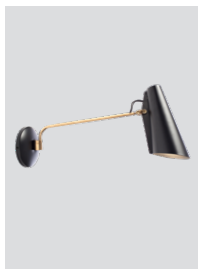

Birdy wall

Birdy wall
black / brass
– Item no. 610

Birdy wall
white / steel
– Item no. 611

Birdy wall
grey / steel
– Item no. 612

Birdy wall
black / black
– Item no. 613

Birdy wall
black / steel
– Item no. 614

Birdy wall short
black / brass
– Item no. 615

Birdy wall short
white / steel
– Item no. 616

Birdy wall short
grey / steel
– Item no. 617

Birdy wall short
black / black
– Item no. 618

Birdy wall short
black / steel
– Item no. 619

Product type: Wall lamp

Design: Birger Dahl, 1952

Shade material: Aluminium

Shade and base colours: White, grey or black
(shade inner colour is same as outer colour)

Body material: Steel

Body and joints colour: Steel, brass or black

Wire: Black (grey or black versions only) or white
(white version only), 200 cm (with switch)

Bulb: E27, Max. 11 W LED only

Voltage: 220V - 240V - 50/60Hz

Net weight: Birdy wall: 0.8 kg, Birdy wall short: 0.7 kg