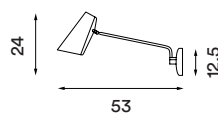

Wire: Black (grey or black versions only) or white
(white version only), 200 cm (with switch)

Bulb: E27, Max. 11 W LED only

Voltage: 220V - 240V - 50/60Hz

Net weight: Birdy wall: 0.8 kg, Birdy wall short: 0.7 kg

Minimum order size: 2

Dimensions and light direction:

Recommended bulb: