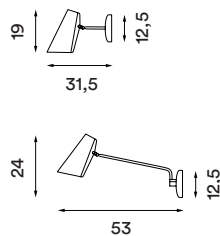

**Product type:** Wall lamp

**Design:** Birger Dahl, 1952

**Shade material:** Aluminium

**Shade and base colours:** White, grey or black  
(shade inner colour is same as outer colour)

**Body material:** Steel

**Body and joints colour:** Steel, brass or black

**Wire:** Black (grey or black versions only) or white  
(white version only), 200 cm (with switch)

**Bulb:** E27, Max. 11 W LED only

**Voltage:** 220V - 240V - 50/60Hz

**Net weight:** Birdy wall: 0.8 kg, Birdy wall short: 0.7 kg

**Minimum order size:** 2

**Dimensions and light direction:**

**Recommended bulb:**