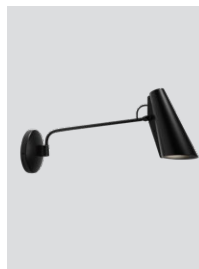

# Birdy wall

Birdy wall  
black / brass  
– Item no. 610

Birdy wall  
white / steel  
– Item no. 611

Birdy wall  
grey / steel  
– Item no. 612

Birdy wall  
black / black  
– Item no. 613

Birdy wall  
black / steel  
– Item no. 614

Birdy wall short  
black / brass  
– Item no. 615

Birdy wall short  
white / steel  
– Item no. 616

Birdy wall short  
grey / steel  
– Item no. 617

Birdy wall short  
black / black  
– Item no. 618

Birdy wall short  
black / steel  
– Item no. 619

**Product type:** Wall lamp

**Design:** Birger Dahl, 1952

**Shade material:** Aluminium

**Shade and base colours:** White, grey or black  
(shade inner colour is same as outer colour)

**Body material:** Steel

**Body and joints colour:** Steel, brass or black

**Wire:** Black (grey or black versions only) or white  
(white version only), 200 cm (with switch)

**Bulb:** E27, Max. 11 W LED only

**Voltage:** 220V - 240V - 50/60Hz