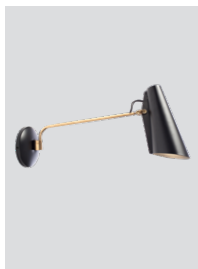

# Birdy wall

Birdy wall  
black / brass  
– Item no. 610

Birdy wall  
white / steel  
– Item no. 611

Birdy wall  
grey / steel  
– Item no. 612

Birdy wall  
black / black  
– Item no. 613

Birdy wall  
black / steel  
– Item no. 614

Birdy wall short  
black / brass  
– Item no. 615

Birdy wall short  
white / steel  
– Item no. 616

Birdy wall short  
grey / steel  
– Item no. 617

Birdy wall short  
black / black  
– Item no. 618

Birdy wall short  
black / steel  
– Item no. 619

**Product type:** Wall lamp

**Design:** Birger Dahl, 1952

**Shade material:** Aluminium

**Shade and base colours:** White, grey or black  
(shade inner colour is same as outer colour)

**Body material:** Steel

**Body and joints colour:** Steel, brass or black

**Wire:** Black (grey or black versions only) or white  
(white version only), 200 cm (with switch)

**Bulb:** E27, Max. 11 W LED only

**Voltage:** 220V - 240V - 50/60Hz