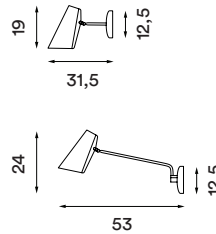

Product type: Wall lamp

Design: Birger Dahl, 1952

Shade material: Aluminium

Shade and base colours: White, grey or black
(shade inner colour is same as outer colour)

Body material: Steel

Body and joints colour: Steel, brass or black

Wire: Black (grey or black versions only) or white
(white version only), 200 cm (with switch)

Bulb: E27, Max. 11 W LED only

Voltage: 220V - 240V - 50/60Hz

Net weight: Birdy wall: 0.8 kg, Birdy wall short: 0.7 kg

Minimum order size: 2

Dimensions and light direction:

Recommended bulb: