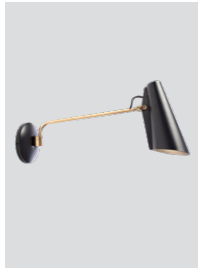

Birdy wall

Birdy wall
black / brass
– Item no. 610

Birdy wall
white / steel
– Item no. 611

Birdy wall
grey / steel
– Item no. 612

Birdy wall
black / black
– Item no. 613

Birdy wall
black / steel
– Item no. 614

Birdy wall short
black / brass
– Item no. 615

Birdy wall short
white / steel
– Item no. 616

Birdy wall short
grey / steel
– Item no. 617

Birdy wall short
black / black
– Item no. 618

Birdy wall short
black / steel
– Item no. 619

Product type: Wall lamp

Design: Birger Dahl, 1952

Shade material: Aluminium

Shade and base colours: White, grey or black
(shade inner colour is same as outer colour)

Body material: Steel

Body and joints colour: Steel, brass or black

Wire: Black (grey or black versions only) or white
(white version only), 200 cm (with switch)

Bulb: E27, Max. 11 W LED only

Voltage: 220V - 240V - 50/60Hz

Net weight: Birdy wall: 0.8 kg, Birdy wall short: 0.7 kg