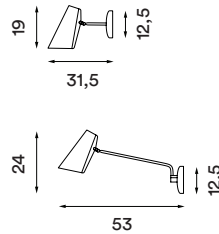

Product type: Wall lamp

Design: Birger Dahl, 1952

Shade material: Aluminium

Shade and base colours: White, grey or black
(shade inner colour is same as outer colour)

Body material: Steel

Body and joints colour: Steel, brass or black

Wire: Black (grey or black versions only) or white
(white version only), 200 cm (with switch)

Bulb: E27, Max. 11 W LED only

Voltage: 220V - 240V - 50/60Hz

Net weight: Birdy wall: 0.8 kg, Birdy wall short: 0.7 kg

Minimum order size: 2

Dimensions and light direction:

Recommended bulb: