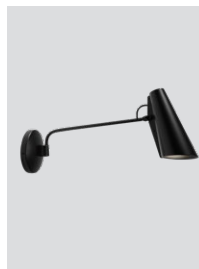

Birdy wall

Birdy wall
black / brass
– Item no. 610

Birdy wall
white / steel
– Item no. 611

Birdy wall
grey / steel
– Item no. 612

Birdy wall
black / black
– Item no. 613

Birdy wall
black / steel
– Item no. 614

Birdy wall short
black / brass
– Item no. 615

Birdy wall short
white / steel
– Item no. 616

Birdy wall short
grey / steel
– Item no. 617

Birdy wall short
black / black
– Item no. 618

Birdy wall short
black / steel
– Item no. 619

Product type: Wall lamp

Design: Birger Dahl, 1952

Shade material: Aluminium

Shade and base colours: White, grey or black
(shade inner colour is same as outer colour)

Body material: Steel

Body and joints colour: Steel, brass or black

Wire: Black (grey or black versions only) or white
(white version only), 200 cm (with switch)

Bulb: E27, Max. 11 W LED only

Voltage: 220V - 240V - 50/60Hz

Net weight: Birdy wall: 0.8 kg, Birdy wall short: 0.7 kg