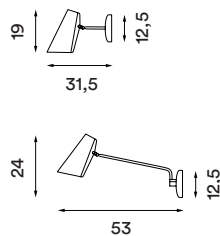

Product type: Wall lamp

Design: Birger Dahl, 1952

Shade material: Aluminium

Shade and base colours: White, grey or black
(shade inner colour is same as outer colour)

Body material: Steel

Body and joints colour: Steel, brass or black

Wire: Black (grey or black versions only) or white
(white version only), 200 cm (with switch)

Bulb: E27, Max. 11 W LED only

Voltage: 220V - 240V - 50/60Hz

Net weight: Birdy wall: 0.8 kg, Birdy wall short: 0.7 kg

Minimum order size: 2

Dimensions and light direction:

Recommended bulb: