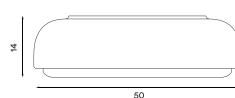

Product type: Ceiling and wall lamp

Design: Morten & Jonas, 2017

Body material: Steel

Body colour: White, dusty blue, dark grey or black

Shade material: Glass

Shade colour: Opal white matt

Bulbs: E27, Max. 2 x 13 W (P45 size) LED only (D20),

E27, Max. 2 x 13 W LED only (D30)

E27, Max. 3 x 13 W LED only (D40),

E27, Max. 4 x 13 W LED only (D50)

Voltage: 220V - 240V - 50Hz

Net weight: 1.5 kg (D20), 2.0 kg (D30),

3.1 kg (D40), 5.7 kg (D50)

Minimum order size: 2

Spare parts available: Glass shade

Dimensions and light direction:

Recommended bulbs:

LED – 11 W