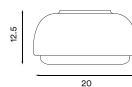

Product type: Ceiling and wall lamp

Design: Morten & Jonas, 2017

Body material: Steel

Body colour: White, dusty blue, dark grey or black

Shade material: Glass

Shade colour: Opal white matt

Bulbs: E27, Max. 2 x 13 W (P45 size) LED only (D20),

E27, Max. 2 x 13 W LED only (D30)

E27, Max. 3 x 13 W LED only (D40),

E27, Max. 4 x 13 W LED only (D50)

Voltage: 220V - 240V - 50Hz

Net weight: 1.5 kg (D20), 2.0 kg (D30),

3.1 kg (D40), 5.7 kg (D50)

Minimum order size: 2

Spare parts available: Glass shade

Dimensions and light direction:

Recommended bulbs:

LED – 11 W