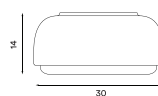

Product type: Ceiling and wall lamp

Design: Morten & Jonas, 2017

Body material: Steel

Body colour: White, dusty blue, dark grey or black

Shade material: Glass

Shade colour: Opal white matt

Bulbs: E27, Max. 2 x 13 W (P45 size) LED only (D20),

E27, Max. 2 x 13 W LED only (D30)

E27, Max. 3 x 13 W LED only (D40),

E27, Max. 4 x 13 W LED only (D50)

Voltage: 220V - 240V - 50Hz

Net weight: 1.5 kg (D20), 2.0 kg (D30),

3.1 kg (D40), 5.7 kg (D50)

Minimum order size: 2

Spare parts available: Glass shade

Dimensions and light direction:

Recommended bulbs:

LED – 11 W