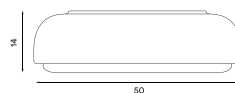

Product type: Ceiling and wall lamp

Design: Morten & Jonas, 2017

Body material: Steel

Body colour: White, dusty blue, dark grey or black

Shade material: Glass

Shade colour: Opal white matt

Bulbs: E27, Max. 2 x 13 W (P45 size) LED only (D20),

E27, Max. 2 x 13 W LED only (D30)

E27, Max. 3 x 13 W LED only (D40),

E27, Max. 4 x 13 W LED only (D50)

Voltage: 220V - 240V - 50Hz

Net weight: 1.5 kg (D20), 2.0 kg (D30),

3.1 kg (D40), 5.7 kg (D50)

Minimum order size: 2

Spare parts available: Glass shade

Dimensions and light direction:

Recommended bulbs:

LED – 11 W