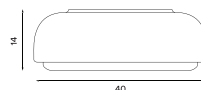

Product type: Ceiling and wall lamp

Design: Morten & Jonas, 2017

Body material: Steel

Body colour: White, dusty blue, dark grey or black

Shade material: Glass

Shade colour: Opal white matt

Bulbs: E27, Max. 2 x 13 W (P45 size) LED only (D20),

E27, Max. 2 x 13 W LED only (D30)

E27, Max. 3 x 13 W LED only (D40),

E27, Max. 4 x 13 W LED only (D50)

Voltage: 220V - 240V - 50Hz

Net weight: 1.5 kg (D20), 2.0 kg (D30),

3.1 kg (D40), 5.7 kg (D50)

Minimum order size: 2

Spare parts available: Glass shade

Dimensions and light direction:

Recommended bulbs:

LED – 11 W