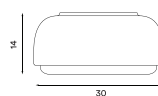

Dimensions and light direction:

Recommended bulbs:

LED – 11 W