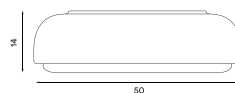

Dimensions and light direction:

Recommended bulbs:

LED – 11 W