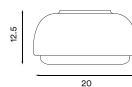

Dimensions and light direction:

Recommended bulbs:

LED – 11 W