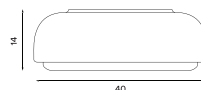

Dimensions and light direction:

Recommended bulbs:

LED – 11 W