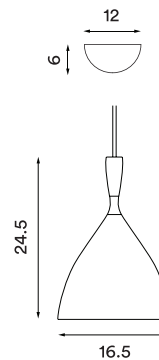

Design: Birger Dahl, 1954

Shade material: Steel

Shade ring material: Brass

Shade colours: Dark green, light yellow, rust, white, black or dark grey (all matt)

Shade inner colour: White

Wire: White rubber (white version only) or black rubber (all other versions), 370 cm

Bulb: E27, Max. 60 W

Voltage: 220V - 240V - 50/60Hz

Net weight: 0.7 kg

Minimum order size: 2

Spare part available: Cord grip canopy

Dimensions and light direction:

Recommended bulb:

LED – 13 W

H – 42 W