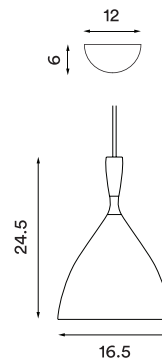

Design: Birger Dahl, 1954

Shade material: Steel

Shade ring material: Brass

Shade colours: Dark green, light yellow, rust, white, black or dark grey (all matt)

Shade inner colour: White

Wire: White rubber (white version only) or black rubber (all other versions), 370 cm

Bulb: E27, Max. 60 W

Voltage: 220V - 240V - 50/60Hz

Net weight: 0.7 kg

Minimum order size: 2

Spare part available: Cord grip canopy

Dimensions and light direction:

Recommended bulb:

LED – 13 W

H – 42 W