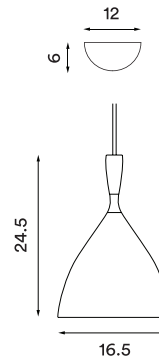

Dokka

Dokka dark green
– Item no. 251

Dokka light yellow
– Item no. 252

Dokka rust
– Item no. 253

Dokka white
– Item no. 254

Dokka black
– Item no. 255

Dokka dark grey
– Item no. 256

Product type: Pendant lamp
Design: Birger Dahl, 1954
Shade material: Steel
Shade ring material: Brass
Shade colours: Dark green, light yellow, rust, white, black or dark grey (all matt)
Shade inner colour: White
Wire: White rubber (white version only) or black rubber (all other versions), 370 cm
Bulb: E27, Max. 60 W
Voltage: 220V - 240V - 50/60Hz
Net weight: 0.7 kg
Minimum order size: 2
Spare part available: Cord grip canopy

Dimensions and light direction:

Recommended bulb:

LED – 13 W H – 42 W