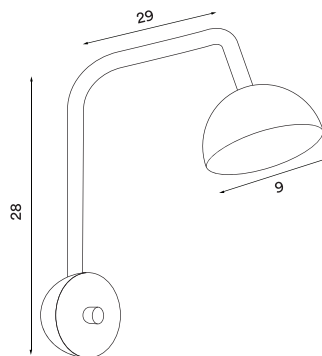

# Blush wall

Blush black  
– Item no. 110

Blush pink  
– Item no. 111

Blush white  
– Item no. 112

**Product type:** Wall lamp

**Design:** Morten & Jonas, 2018

**Shade material:** Steel

**Body materials:** Steel and silicone,  
brass flexible arm

**Shade and body colours:** Black, pink or white

**Light diffuser material:** Opal acrylic

**Wire:** Black (black version only) or  
white (pink or white versions), 200 cm

**Switch:** Dimmer switch on the wall base

**Bulb:** Integrated and dimmable LED 6 W,  
550 lm, 3000 K, CRI > 85.

**Voltage:** 220V - 240V - 50/60Hz

**Net weight:** 0.60 kg

**Minimum order size:** 2

**Spare parts available:** LED module

## Dimensions and light direction: