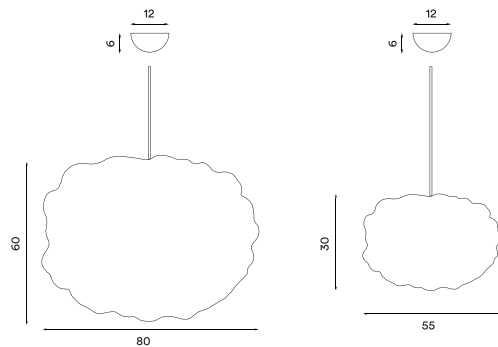

Heat

Heat small brass
– Item no. 482

Heat large brass
– Item no. 481

Heat small steel
– Item no. 483

Heat large steel
– Item no. 484

Product type: Pendant lamp series
Design: Johanna Forsberg, 2018
Shade material: Brass or steel metal mesh
Shade colour: Brass or steel
Body material: Steel
Body colour: Brass or steel
Wire: Black rubber, 370 cm
Bulb: E27, Max. 100 W
Voltage: 220V - 240V - 50/60Hz
Net weight small: 1.0 kg
Net weight large: 2.1 kg
Minimum order size: 1

Dimensions and light direction:

Recommended bulb:

LED - 11 W H - 40 W