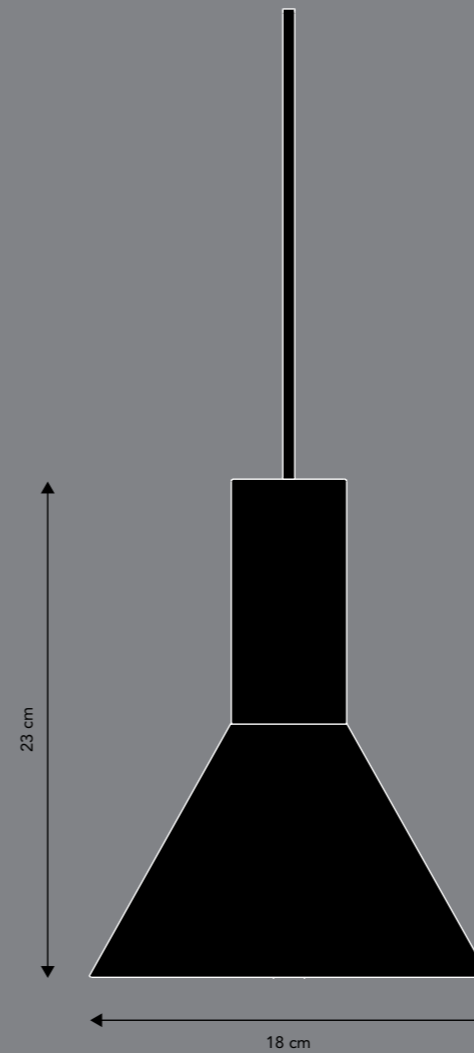

LYSS.

Designer: Toni Rie

PENDANT.

Materials:
Metal plated
Painted white inside

Cord:
300 cm fabric (color as shade)

Ceiling canopy:
ø10 cm x H2 cm. Metal. Color as shade

Socket/bulb (not incl.)
E27 max. 25W
Learn more about e.g. Kelvin, Lumen, Watt - see our homepage. Click [here](#).

FRANDSEN

Matt green: art.no. 123039

Matt almond: art.no. 123036

Matt light grey: art.no. 123037

Matt black: art.no. 123038

Image of matt black is on its way