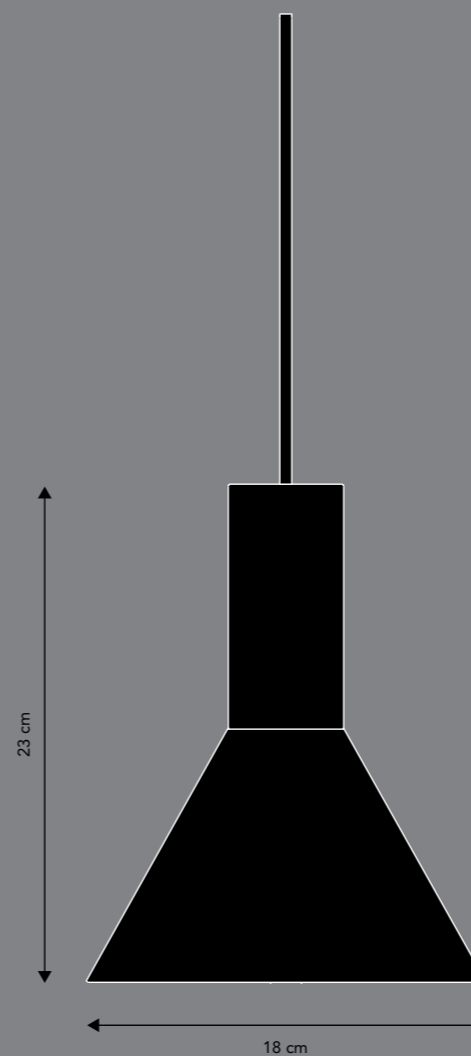

# LYSS.

Designer: Toni Rie

## PENDANT.

Materials:  
Metal plated  
Painted white inside

Cord:  
300 cm fabric (color as shade)

Ceiling canopy:  
ø10 cm x H2 cm. Metal. Color as shade

Socket/bulb (not incl.)  
E27 max. 25W  
Learn more about e.g. Kelvin, Lumen, Watt - see our homepage. Click [here](#).

FRANDSEN

Matt green: art.no. 123039

Matt almond: art.no. 123036

Matt light grey: art.no. 123037

Matt black: art.no. 123038

*Image of matt black is on its way*