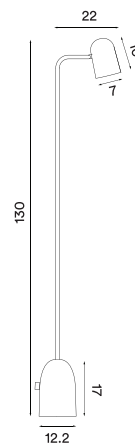

Design: Mads Sætter-Lassen, 2019

Shade and body material: Steel

Colours: White, dark grey, dark green, warm beige or black (shade inner colour is same as outer colour)

Wire: Black or white (white version only), 200 cm

Switch: Dimmer switch on the floor base

Bulb: GU10, Max. 6 W LED only (dimmable)

Voltage: 220V - 240V - 50/60Hz

Net weight: 7.3 kg

Minimum order size: 1

Dimensions and light direction:

Recommended dimmable bulb: