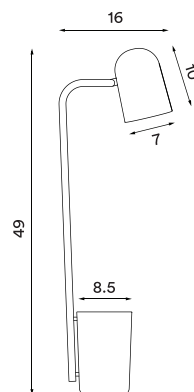

Design: Mads Sætter-Lassen, 2016

Shade and body material: Steel

Colours: White, dark grey, dark green, warm beige or black (shade inner colour is same as outer colour)

Wire: Black or white (white version only), 200 cm

Switch: On/off switch on the wire

Bulb: GU10, Max. 6 W LED only

Voltage: 220V - 240V - 50Hz

Net weight: 2.1 kg

Minimum order size: 2

Dimensions and light direction:

Recommended bulb:

 LED – 5 W