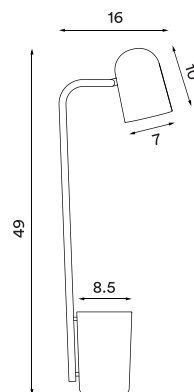

Design: Mads Sætter-Lassen, 2016

Shade and body material: Steel

Colours: White, dark grey, dark green, warm beige or black (shade inner colour is same as outer colour)

Wire: Black or white (white version only), 200 cm

Switch: On/off switch on the wire

Bulb: GU10, Max. 6 W LED only

Voltage: 220V - 240V - 50Hz

Net weight: 2.1 kg

Minimum order size: 2

Dimensions and light direction:

Recommended bulb: