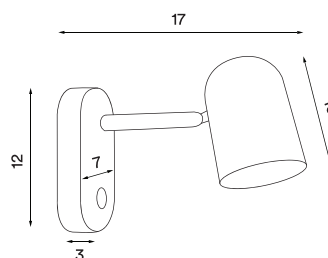

**Design:** Mads Sætter-Lassen, 2017

**Shade and body material:** Steel

**Colours:** White, dark grey, dark green, warm beige or black (shade inner colour is same as outer colour)

**Wire:** Black or white (white version only), 200 cm

**Switch:** Dimmer switch on the wall base

**Bulb:** GU10, Max. 6 W LED only (dimmable)

**Voltage:** 220V - 240V - 50/60Hz

**Net weight:** 0.4 kg

**Minimum order size:** 2

**Dimensions and light direction:**