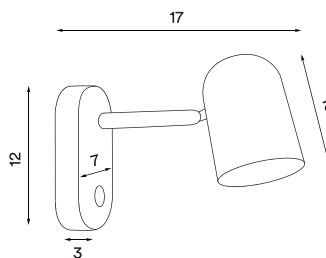

Design: Mads Sætter-Lassen, 2017

Shade and body material: Steel

Colours: White, dark grey, dark green, warm beige or black (shade inner colour is same as outer colour)

Wire: Black or white (white version only), 200 cm

Switch: Dimmer switch on the wall base

Bulb: GU10, Max. 6 W LED only (dimmable)

Voltage: 220V - 240V - 50/60Hz

Net weight: 0.4 kg

Minimum order size: 2

Dimensions and light direction:

Recommended dimmable bulb: