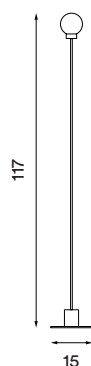

# Snowball floor

Snowball floor steel  
– Item no. 122

Snowball floor white  
– Item no. 123

Snowball floor black  
– Item no. 142

Snowball floor brass  
Item no. 140

**Product type:** Floor lamp

**Design:** Trond Svendgård, 2005

**Body material:** Steel and aluminium or brass

**Body colour:** Steel, white, black or brass

**Shade material:** Mouth blown glass

**Shade colour:** Opal white matt

**Wire (with dimmer switch):** Transparent (steel and white versions), black (black and brass versions), 200 cm

**Bulb:** G9, Max. 40 W

**Voltage:** 220V - 240V - 50/60Hz

**Net weight:** 1.6 kg

**Minimum order size:** 2

**Spare part available:** Glass shade

## Dimensions and light direction: