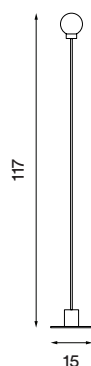

Snowball floor

Snowball floor steel
– Item no. 122

Snowball floor white
– Item no. 123

Snowball floor black
– Item no. 142

Snowball floor brass
Item no. 140

Product type: Floor lamp

Design: Trond Svendgård, 2005

Body material: Steel and aluminium or brass

Body colour: Steel, white, black or brass

Shade material: Mouth blown glass

Shade colour: Opal white matt

Wire (with dimmer switch): Transparent
(steel and white versions), black (black and
brass versions), 200 cm

Bulb: G9, Max. 40 W

Voltage: 220V - 240V - 50/60Hz

Net weight: 1.6 kg

Minimum order size: 2

Spare part available: Glass shade

Dimensions and light direction:

Bulb included:

Halogen 40 W - Energy class: D