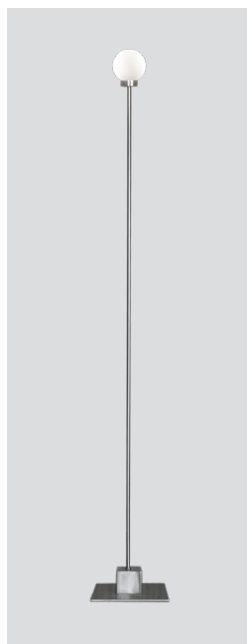

Snowball floor

Snowball floor steel
– Item no. 122

Snowball floor white
– Item no. 123

Snowball floor black
– Item no. 142

Snowball floor brass
Item no. 140

Product type: Floor lamp

Design: Trond Svendgård, 2005

Body material: Steel and aluminium or brass

Body colour: Steel, white, black or brass

Shade material: Mouth blown glass

Shade colour: Opal white matt

Wire (with dimmer switch): Transparent
(steel and white versions), black (black and
brass versions), 200 cm

Bulb: G9, Max. 40 W

Voltage: 220V - 240V - 50/60Hz

Net weight: 1.6 kg

Minimum order size: 2

Spare part available: Glass shade

Dimensions and light direction:

Bulb included:

Halogen 40 W - Energy class: D