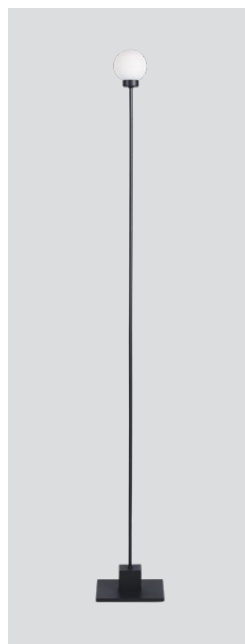

Snowball floor

Snowball floor steel
– Item no. 122

Snowball floor white
– Item no. 123

Snowball floor black
– Item no. 142

Snowball floor brass
Item no. 140

Product type: Floor lamp

Design: Trond Svendgård, 2005

Body material: Steel and aluminium or brass

Body colour: Steel, white, black or brass

Shade material: Mouth blown glass

Shade colour: Opal white matt

Wire (with dimmer switch): Transparent
(steel and white versions), black (black and
brass versions), 200 cm

Bulb: G9, Max. 40 W

Voltage: 220V - 240V - 50/60Hz

Net weight: 1.6 kg

Minimum order size: 2

Spare part available: Glass shade

Dimensions and light direction:

Bulb included:

Halogen 40 W - Energy class: D