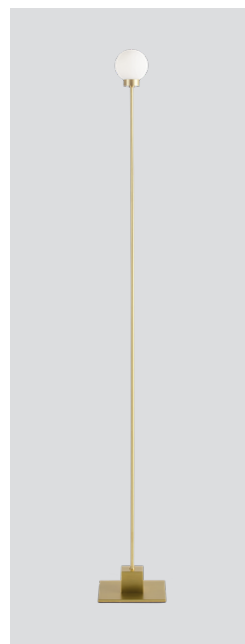

Snowball floor

Snowball floor steel
– Item no. 122

Snowball floor white
– Item no. 123

Snowball floor black
– Item no. 142

Snowball floor brass
Item no. 140

Product type: Floor lamp

Design: Trond Svendgård, 2005

Body material: Steel and aluminium or brass

Body colour: Steel, white, black or brass

Shade material: Mouth blown glass

Shade colour: Opal white matt

Wire (with dimmer switch): Transparent
(steel and white versions), black (black and
brass versions), 200 cm

Bulb: G9, Max. 40 W

Voltage: 220V - 240V - 50/60Hz

Net weight: 1.6 kg

Minimum order size: 2

Spare part available: Glass shade

Dimensions and light direction:

Bulb included:

Halogen 40 W - Energy class: D