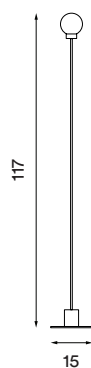

# Snowball floor

Snowball floor steel  
– Item no. 122

Snowball floor white  
– Item no. 123

Snowball floor black  
– Item no. 142

Snowball floor brass  
Item no. 140

**Product type:** Floor lamp

**Design:** Trond Svendgård, 2005

**Body material:** Steel and aluminium or brass

**Body colour:** Steel, white, black or brass

**Shade material:** Mouth blown glass

**Shade colour:** Opal white matt

**Wire (with dimmer switch):** Transparent (steel and white versions), black (black and brass versions), 200 cm

**Bulb:** G9, Max. 40 W

**Voltage:** 220V - 240V - 50/60Hz

**Net weight:** 1.6 kg

**Minimum order size:** 2

**Spare part available:** Glass shade

## Dimensions and light direction: