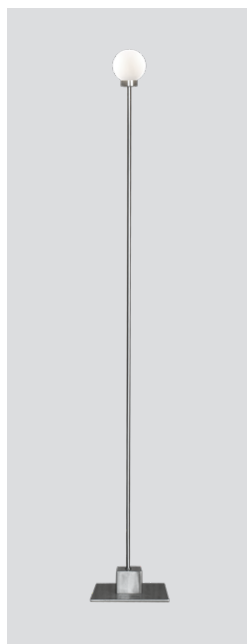

# Snowball floor

Snowball floor steel  
– Item no. 122

Snowball floor white  
– Item no. 123

Snowball floor black  
– Item no. 142

Snowball floor brass  
Item no. 140

**Product type:** Floor lamp

**Design:** Trond Svendgård, 2005

**Body material:** Steel and aluminium or brass

**Body colour:** Steel, white, black or brass

**Shade material:** Mouth blown glass

**Shade colour:** Opal white matt

**Wire (with dimmer switch):** Transparent (steel and white versions), black (black and brass versions), 200 cm

**Bulb:** G9, Max. 40 W

**Voltage:** 220V - 240V - 50/60Hz

**Net weight:** 1.6 kg

**Minimum order size:** 2

**Spare part available:** Glass shade

## Bulb included:

Halogen 40 W - Energy class: D