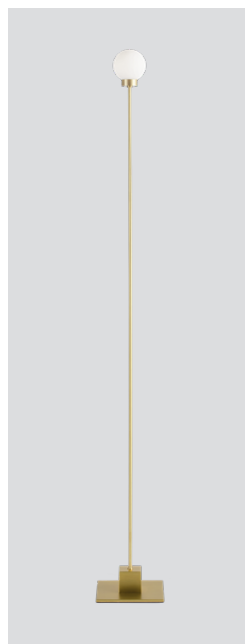

# Snowball floor

Snowball floor steel  
– Item no. 122

Snowball floor white  
– Item no. 123

Snowball floor black  
– Item no. 142

Snowball floor brass  
Item no. 140

**Product type:** Floor lamp

**Design:** Trond Svendgård, 2005

**Body material:** Steel and aluminium or brass

**Body colour:** Steel, white, black or brass

**Shade material:** Mouth blown glass

**Shade colour:** Opal white matt

**Wire (with dimmer switch):** Transparent (steel and white versions), black (black and brass versions), 200 cm

**Bulb:** G9, Max. 40 W

**Voltage:** 220V - 240V - 50/60Hz

**Net weight:** 1.6 kg

**Minimum order size:** 2

**Spare part available:** Glass shade

## Bulb included:

Halogen 40 W - Energy class: D