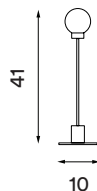

**Body material:** Steel and aluminium or brass

**Body colour:** Steel, white, black or brass

**Shade material:** Mouth blown glass

**Shade colour:** Opal white matt

**Wire (with dimmer switch):** Transparent  
(steel and white versions), black (black and  
brass versions), 170 cm

**Bulb:** G9, Halogen Max. 40 W

**Voltage:** 220V - 240V - 50/60Hz

**Net weight:** 0.9 kg

**Minimum order size:** 2

**Spare part available:** Glass shade

**Dimensions and light direction:**

**Bulb included:**