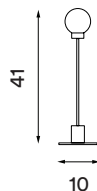

Body material: Steel and aluminium or brass

Body colour: Steel, white, black or brass

Shade material: Mouth blown glass

Shade colour: Opal white matt

Wire (with dimmer switch): Transparent
(steel and white versions), black (black and
brass versions), 170 cm

Bulb: G9, Halogen Max. 40 W

Voltage: 220V - 240V - 50/60Hz

Net weight: 0.9 kg

Minimum order size: 2

Spare part available: Glass shade

Dimensions and light direction:

Bulb included:

Halogen 40 W - Energy class: D