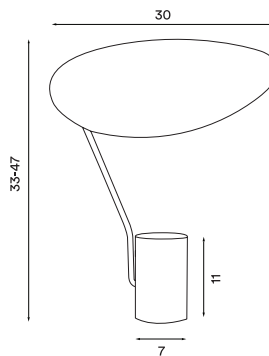

Ombre

Ombre black
– Item no. 130

Ombre warm beige
– Item no. 131

Product type: Table lamp
Design: Antoine Rouzeau, 2019
Shade and body material: Steel
Shade and body colour: Black or warm beige
Wire: Black, 200 cm (with on/off switch)
Bulb: GU10, Max. 6 W LED only
Voltage: 220V - 240V - 50/60Hz
Net weight: 1.6 kg
Minimum order size: 2

Dimensions and light direction:

Recommended bulb:

 LED – 6 W