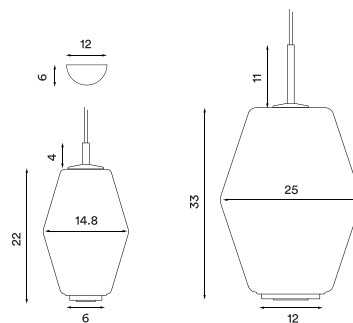

**Body material:** Steel

**Body colours:** Brass matt, dark grey or white

**Wire:** Black rubber (brass and grey versions), white rubber (white version), 370 cm

**Bulb:** E27, Max. 40 W (small),

E27, Max. 100 W (large)

**Voltage:** 220V - 240V - 50Hz

**Net weight:** 0.8 Kg (small), 2.1 Kg (large)

**Minimum order size:** 2

**Spare parts available:** Light diffuser ring, cord grip canopy, glass shade

## Dimensions and light direction: