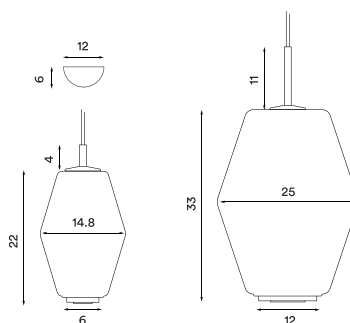

Body colours: Brass matt, dark grey or white

Wire: Black rubber (brass and grey versions), white rubber (white version), 370 cm

Bulb: E27, Max. 40 W (small),

E27, Max. 100 W (large)

Voltage: 220V - 240V - 50Hz

Net weight: 0.8 Kg (small), 2.1 Kg (large)

Minimum order size: 2

Spare parts available: Light diffuser ring, cord grip canopy, glass shade

Dimensions and light direction:

Recommended bulbs:

LED - 7 W H - 30 W