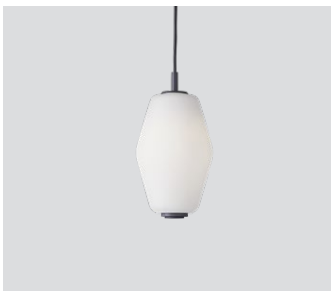

Dahl

Dahl small brass matt – *Item no. 491*

Dahl small dark grey – *Item no. 492*

Dahl small white – *Item no. 493*

Dahl large brass matt – *Item no. 445*

Dahl large dark grey – *Item no. 446*

Dahl large white – *Item no. 448*

Dahl large glass shade – *Item no. 444*

Dahl small glass shade – *Item no. 495*

Product type: Pendant lamp series

Design: Birger Dahl, 1956

Shade material: Glass

Shade colour: Opal white matt

Body material: Steel

Body colours: Brass matt, dark grey or white

Wire: Black rubber (brass and grey versions), white rubber (white version), 370 cm

Bulb: E27, Max. 40 W (small),

E27, Max. 100 W (large)

Voltage: 220V - 240V - 50Hz

Net weight: 0.8 Kg (small), 2.1 Kg (large)

Minimum order size: 2

Spare parts available: Light diffuser ring, cord grip canopy, glass shade

Dimensions and light direction:

Recommended bulbs:

LED - 7 W H - 30 W