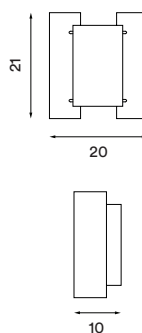

Butterfly

Butterfly white
– Item no. 320

Butterfly brass
– Item no. 322

Butterfly dark green
– Item no. 323

Product type: Wall lamp

Design: Sven I. Dysthe, 1964

Shade material: Steel or brass

Shade colour: White, brushed brass or dark green

Body material: Steel

Body colour: White, brass or dark green

Wire: White silk (white version),
black silk (brass and dark green versions), 190 cm

Switch: Detachable pull string switch

Bulb: E27, Max. 60 W

Voltage: 220V - 240V - 50/60Hz

Net weight: 1.05 kg

Minimum order size: 2

Spare part available: Wall bracket

Dimensions and light direction:

Recommended bulb:

 LED – 11 W  H – 42 W