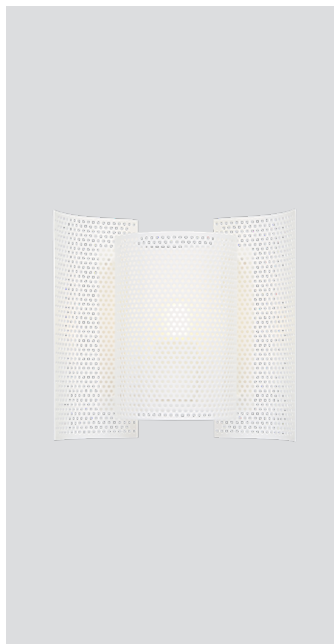

Butterfly perforated

Butterfly perforated white
– Item no. 324

Butterfly perforated brass
– Item no. 325

Butterfly perforated dark green
– Item no. 326

Product type: Wall lamp

Design: Sven I. Dysthe, 1964

Shade material: Perforated steel or brass

Shade colour: White, brushed brass or dark green

Body material: Steel

Body colour: White, brass or dark green

Wire: White silk (white version),
black silk (brass and dark green versions), 190 cm

Switch: Detachable pull string switch

Bulb: E27, Max. 60 W

Voltage: 220V - 240V - 50/60Hz

Net weight: 1.0 kg

Minimum order size: 2

Spare part available: Wall bracket

Dimensions and light direction:

Recommended bulb:

LED – 11 W H – 42 W