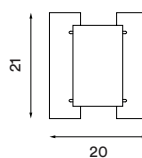

Shade colour: White, brushed brass or dark green

Body material: Steel

Body colour: White, brass or dark green

Wire: White silk (white version),
black silk (brass and dark green versions), 190 cm

Switch: Detachable pull string switch

Bulb: E27, Max. 60 W

Voltage: 220V - 240V - 50/60Hz

Net weight: 1.0 kg

Minimum order size: 2

Spare part available: Wall bracket

Dimensions and light direction:

Recommended bulb:

LED – 11 W H – 42 W