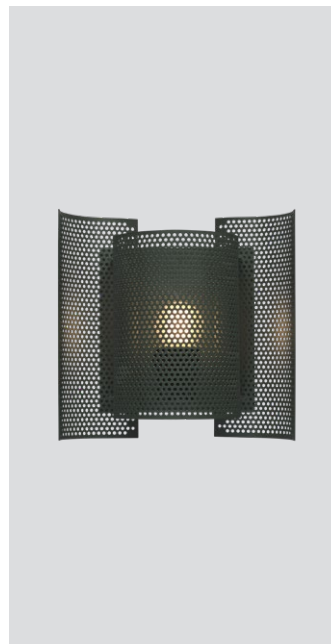

Butterfly perforated

Butterfly perforated white
– Item no. 324

Butterfly perforated brass
– Item no. 325

Butterfly perforated dark green
– Item no. 326

Product type: Wall lamp

Design: Sven I. Dysthe, 1964

Shade material: Perforated steel or brass

Shade colour: White, brushed brass or dark green

Body material: Steel

Body colour: White, brass or dark green

Wire: White silk (white version),
black silk (brass and dark green versions), 190 cm

Switch: Detachable pull string switch

Bulb: E27, Max. 60 W

Voltage: 220V - 240V - 50/60Hz

Net weight: 1.0 kg

Minimum order size: 2

Spare part available: Wall bracket

Dimensions and light direction:

Recommended bulb:

LED – 11 W H – 42 W