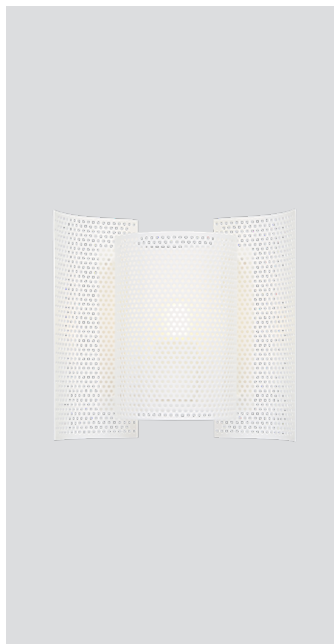

Butterfly perforated

Butterfly perforated white
– Item no. 324

Butterfly perforated brass
– Item no. 325

Butterfly perforated dark green
– Item no. 326

Product type: Wall lamp

Design: Sven I. Dysthe, 1964

Shade material: Perforated steel or brass

Shade colour: White, brushed brass or dark green

Body material: Steel

Body colour: White, brass or dark green

Wire: White silk (white version),
black silk (brass and dark green versions), 190 cm

Switch: Detachable pull string switch

Bulb: E27, Max. 60 W

Voltage: 220V - 240V - 50/60Hz

Net weight: 1.0 kg

Minimum order size: 2

Spare part available: Wall bracket

Dimensions and light direction:

Recommended bulb:

LED – 11 W