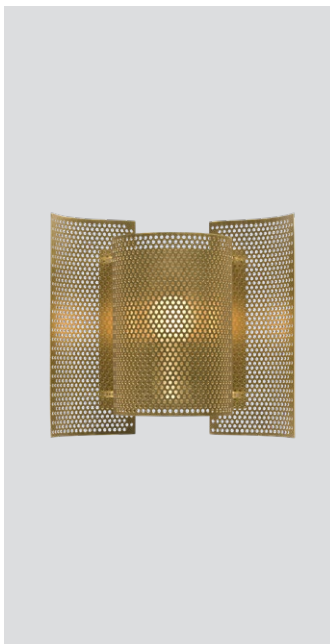

Butterfly perforated

Butterfly perforated white
– Item no. 324

Butterfly perforated brass
– Item no. 325

Butterfly perforated dark green
– Item no. 326

Product type: Wall lamp

Design: Sven I. Dysthe, 1964

Shade material: Perforated steel or brass

Shade colour: White, brushed brass or dark green

Body material: Steel

Body colour: White, brass or dark green

Wire: White silk (white version),
black silk (brass and dark green versions), 190 cm

Switch: Detachable pull string switch