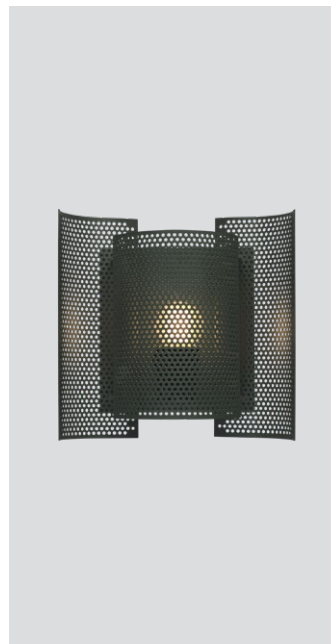

Butterfly perforated

Butterfly perforated white
– Item no. 324

Butterfly perforated brass
– Item no. 325

Butterfly perforated dark green
– Item no. 326

Product type: Wall lamp

Design: Sven I. Dysthe, 1964

Shade material: Perforated steel or brass

Shade colour: White, brushed brass or dark green

Body material: Steel

Body colour: White, brass or dark green

Wire: White silk (white version),
black silk (brass and dark green versions), 190 cm

Switch: Detachable pull string switch

Bulb: E27, Max. 60 W

Voltage: 220V - 240V - 50/60Hz

Net weight: 1.0 kg

Minimum order size: 2

Spare part available: Wall bracket

Dimensions and light direction:

Recommended bulb:

LED – 11 W