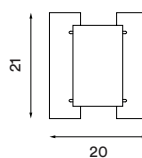

Bulb: E27, Max. 60 W

Voltage: 220V - 240V - 50/60Hz

Net weight: 1.0 kg

Minimum order size: 2

Spare part available: Wall bracket

Dimensions and light direction:

Recommended bulb:

LED – 11 W